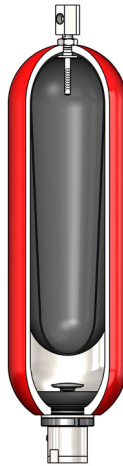

Bladder Accumulator*
 1PT - 40 GAL
 3000 to 10000 PSI
 (Top Repairable Design Available
 for 3000 & 6000 PSI)

Piston Accumulator*
 0.5 PT - 50 GAL
 3000 to 20000 PSI

**Transfer Barrier
 Accumulator***
 1QT - 15 GAL
 3000 to 10000 PSI

Gas Bottle*
 1QT - 40 GAL
 3000 to 10000 PSI

Seamless Gas Bottle
 1QT - 20 GAL
 3000 PSI

Bladder Repair Kit
 1QT - 40 GAL
 3000 to 10000 PSI
 (Various Compounds Available)

**Accumulator
 Mounting Collar**
 1QT - 15 GAL
 3000 to 10000 PSI

**Accumulator
 Mounting Base**
 1QT - 15 GAL
 3000 to 10000 PSI

Accumulator C&G Kit
 1QT - 15 GAL
 3000 to 10000 PSI

**Bladder Accumulator
 Lifting Hook Assembly**
 3000 & 6000 PSI

Deluxe Pressure Monitor
 3000 & 6000 PSI