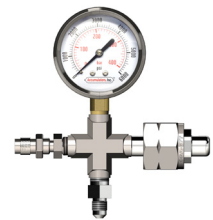

Bladder Accumulator*
 1PT - 40 GAL
 3000 to 10000 PSI
 (Top Repairable Design Available
 for 3000 & 6000 PSI)

Piston Accumulator*
 0.5 PT - 50 GAL
 3000 to 20000 PSI

**Transfer Barrier
 Accumulator***
 1QT - 15 GAL
 3000 to 10000 PSI

Gas Bottle*
 1QT - 40 GAL
 3000 to 10000 PSI

Seamless Gas Bottle
 1QT - 20 GAL
 3000 PSI

Bladder Repair Kit
 1QT - 40 GAL
 3000 to 10000 PSI
 (Various Compounds Available)

**Accumulator
 Mounting Collar**
 1QT - 15 GAL
 3000 to 10000 PSI

**Accumulator
 Mounting Base**
 1QT - 15 GAL
 3000 to 10000 PSI

Accumulator C&G Kit
 1QT - 15 GAL
 3000 to 10000 PSI

**Bladder Accumulator
 Lifting Hook Assembly**
 3000 & 6000 PSI

Deluxe Pressure Monitor
 3000 & 6000 PSI

Accumulator Safety Block
 1QT to 15 GAL
 3000 to 5800 PSI

Accumulator Tool Kit
 3000 to 10000 PSI

**Diaphragm Non-repairable
 Accumulator**
 10 - 85 Cubic Inch
 3000 & 5000 PSI

**Diaphragm Repairable
 Accumulator**
 6 - 150 Cubic Inch
 3000 & 5000 PSI