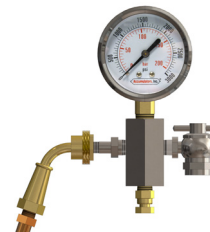

Bladder Accumulator*
 1PT - 40 GAL
 3000 to 10000 PSI
 (Top Repairable Design Available
 for 3000 & 6000 PSI)

Piston Accumulator*
 0.5 PT - 50 GAL
 3000 to 20000 PSI

**Transfer Barrier
 Accumulator***
 1QT - 15 GAL
 3000 to 10000 PSI

Gas Bottle*
 1QT - 40 GAL
 3000 to 10000 PSI

Seamless Gas Bottle
 1QT - 20 GAL
 3000 PSI

Bladder Repair Kit
 1QT - 40 GAL
 3000 to 10000 PSI
 (Various Compounds Available)

**Accumulator
 Mounting Collar**
 1QT - 15 GAL
 3000 to 10000 PSI

**Accumulator
 Mounting Base**
 1QT - 15 GAL
 3000 to 10000 PSI

Accumulator C&G Kit
 1QT - 15 GAL
 3000 to 10000 PSI

**Bladder Accumulator
 Lifting Hook Assembly**
 3000 & 6000 PSI

Deluxe Pressure Monitor
 3000 & 6000 PSI

Accumulator Safety Block
 1QT to 15 GAL
 3000 to 5800 PSI

Accumulator Tool Kit
 3000 to 10000 PSI

**Diaphragm Non-repairable
 Accumulator**
 10 - 85 Cubic Inch
 3000 & 5000 PSI

**Diaphragm Repairable
 Accumulator**
 6 - 150 Cubic Inch
 3000 & 5000 PSI