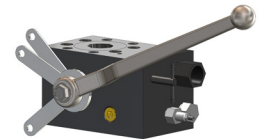

Gas Bottle*
 1QT - 40 GAL
 3000 to 10000 PSI

Seamless Gas Bottle
 1QT - 20 GAL
 3000 PSI

Bladder Repair Kit
 1QT - 40 GAL
 3000 to 10000 PSI
 (Various Compounds Available)

**Accumulator
 Mounting Collar**
 1QT - 15 GAL
 3000 to 10000 PSI

**Accumulator
 Mounting Base**
 1QT - 15 GAL
 3000 to 10000 PSI

Accumulator C&G Kit
 1QT - 15 GAL
 3000 to 10000 PSI

**Bladder Accumulator
 Lifting Hook Assembly**
 3000 & 6000 PSI

Deluxe Pressure Monitor
 3000 & 6000 PSI

Accumulator Safety Block
 1QT to 15 GAL
 3000 to 5800 PSI

Accumulator Tool Kit
 3000 to 10000 PSI

**Diaphragm Non-repairable
 Accumulator**
 10 - 85 Cubic Inch
 3000 & 5000 PSI

**Diaphragm Repairable
 Accumulator**
 6 - 150 Cubic Inch
 3000 & 5000 PSI