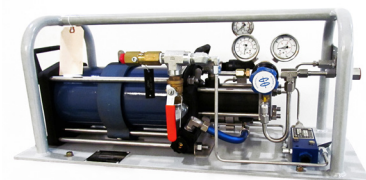

Bladder Accumulator*
 1PT - 40 GAL
 3000 to 10000 PSI
 (Top Repairable Design Available
 for 3000 & 6000 PSI)

Piston Accumulator*
 0.5 PT - 50 GAL
 3000 to 20000 PSI

**Transfer Barrier
 Accumulator***
 1QT - 15 GAL
 3000 to 10000 PSI

Gas Bottle*
 1QT - 40 GAL
 3000 to 10000 PSI

Seamless Gas Bottle
 1QT - 20 GAL
 3000 PSI

Bladder Repair Kit
 1QT - 40 GAL
 3000 to 10000 PSI
 (Various Compounds Available)

**Accumulator
 Mounting Collar**
 1QT - 15 GAL
 3000 to 10000 PSI

**Accumulator
 Mounting Base**
 1QT - 15 GAL
 3000 to 10000 PSI

Accumulator C&G Kit
 1QT - 15 GAL
 3000 to 10000 PSI

**Bladder Accumulator
 Lifting Hook Assembly**
 3000 & 6000 PSI

Deluxe Pressure Monitor
 3000 & 6000 PSI

Accumulator Safety Block
 1QT to 15 GAL
 3000 to 5800 PSI

Accumulator Tool Kit
 3000 to 10000 PSI

**Diaphragm Non-repairable
 Accumulator**
 10 - 85 Cubic Inch
 3000 & 5000 PSI

**Diaphragm Repairable
 Accumulator**
 6 - 150 Cubic Inch
 3000 & 5000 PSI