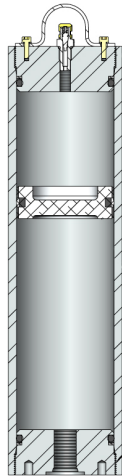

Bladder Accumulator*
 1PT - 40 GAL
 3000 to 10000 PSI
 (Top Repairable Design Available
 for 3000 & 6000 PSI)

Piston Accumulator*
 0.5 PT - 50 GAL
 3000 to 20000 PSI

**Transfer Barrier
 Accumulator***
 1QT - 15 GAL
 3000 to 10000 PSI

Gas Bottle*
 1QT - 40 GAL
 3000 to 10000 PSI

Seamless Gas Bottle
 1QT - 20 GAL
 3000 PSI

Bladder Repair Kit
 1QT - 40 GAL
 3000 to 10000 PSI
 (Various Compounds Available)

**Accumulator
 Mounting Collar**
 1QT - 15 GAL
 3000 to 10000 PSI

**Accumulator
 Mounting Base**
 1QT - 15 GAL
 3000 to 10000 PSI

Accumulator C&G Kit
 1QT - 15 GAL
 3000 to 10000 PSI

**Bladder Accumulator
 Lifting Hook Assembly**
 3000 & 6000 PSI

Deluxe Pressure Monitor
 3000 & 6000 PSI