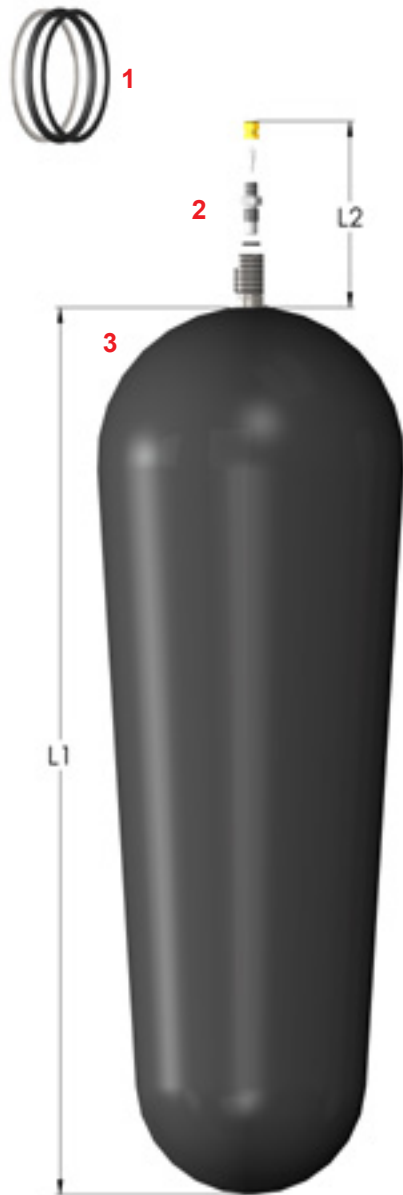

BLADDERS & BLADDER KITS

BLADDER ACCUMULATORS - PARTS

COMPONENT PARTS

- | | |
|---|------------|
| 1 | Seal Rings |
| 2 | Gas Valve* |
| 3 | Bladder |

*3000 PSI gas valve shown,
P/N AI-GT3-309-KIT

3000 PSI BLADDER SPECIFICATIONS

SIZE (PART NO.)	L1 (IN)	L2 (IN)	STD. THREAD OD	WEIGHT (LBS)
1 Pint (AI-1PT-3KT)	5.25	1.7	5/8"-18 UNF	1
1 Quart (AI-1QT-3KT)	5.7	1.7	5/8"-18 UNF	1
150 CI (AI-150CI-3KT)	11	1.7	5/8"-18 UNF	1
1 Gallon (AI-1-3KT)	8	2.3	7/8"-14 UNF	1
1.5 Gallon (AI-1.5-3KT)	12.0	2.3	7/8"-14 UNF	1
2.5 Gallon (AI-2.5-3KT)	11.5	2.3	7/8"-14 UNF	2
5 Gallon (AI-5-3KT)	23	2.3	7/8"-14 UNF	4
10 Gallon (AI-10-3KT)	43.5	2.3	7/8"-14 UNF	6
11 Gallon (AI-11-3KT)	49.5	2.3	7/8"-14 UNF	7
15 Gallon (AI-15-3KT)	64	2.3	7/8"-14 UNF	8
40 Gallon (AI-40-3KT)	80	5	2"-12 UNF	25

5000 & 6000 PSI BLADDER SPECIFICATIONS

SIZE (PART NO.)	L1 (IN)	L2 (IN)	STD. THREAD OD	WEIGHT (LBS)
1 Quart (AI-1QT-5-3KT)	5.7	1.7	7/8"-14 UNF	1
1 Gallon (AI-1-6-3KT)	8	1.7	7/8"-14 UNF	1
2.5 Gallon (AI-2.5-6-3KT)	11.5	3.3	7/8"-14 UNF	2
5 Gallon (AI-5-6-3KT)	23	3.3	7/8"-14 UNF	4
10 Gallon (AI-10-6-3KT)	43.5	3.3	7/8"-14 UNF	6
15 Gallon (AI-15-6-3KT)	64	3.3	7/8"-14 UNF	8

GT TYPE 3000 & 5000 PSI BLADDER SPECIFICATIONS

SIZE (PART NO.)	L1 (IN)	L2 (IN)	STD. THREAD OD	WEIGHT (LBS)
2.5 Gallon (AI-2.5-GT5-3KT)	11.5	4.8	2"-12 UNF	6
5 Gallon (AI-5-GT5-3KT)	23	4.8	2"-12 UNF	8
10 Gallon (AI-10-GT5-3KT)	43.5	4.8	2"-12 UNF	10
15 Gallon (AI-15-GT5-3KT)	64	4.8	2"-12 UNF	12